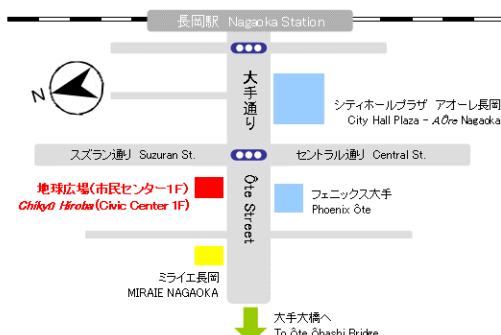

■ Basic Level I Class 1	Weekday Classes (twice a week)	Tuesdays and Fridays 9:30 a.m. – 10:30 a.m. (60 minutes)
	Sunday Classes (once a week)	9:30 a.m. – 11:30 a.m. (120 minutes)
	<u>Minna no Nihongo</u> Basic Level Vol. I Lesson 1 – Lesson 12	
■ Basic Level I Class 2	Weekday Classes (twice a week)	Tuesdays and Fridays 11:00 a.m. – 12:00 p.m. (60 minutes)
	Sunday Classes (once a week)	12:30 p.m. – 2:30 p.m. (120 minutes)
	<u>Minna no Nihongo</u> Basic Level Vol. I Lesson 13 – Lesson 25	
■ Basic Level II Class 1	Weekday Classes (twice a week)	Tuesdays and Fridays 1:00 p.m. – 2:00 p.m. (60 minutes)
	Sunday classes (once a week)	3:00 p.m. – 5:00 p.m. (120 minutes)
	<u>Minna no Nihongo</u> Basic Level Vol. II Lesson 26 – Lesson 37	
■ Basic Level II Class 2	Sunday classes (once a week)	10:30 a.m. – 12:30 p.m. (120 minutes)
<u>Minna no Nihongo</u> Basic Level Vol. II Lesson 38 – Lesson 50		

Registration and Information

Nagaoka City International Affairs Center,
Chikyû Hiroba

〒940-0062 2-2-6 Nagaoka Civic Center 1st floor
Ote Street, Nagaoka City
Phone: 0258-39-2714 Fax: 0258-39-2280
E-mail: kouryu-c@city.nagaoka.lg.jp