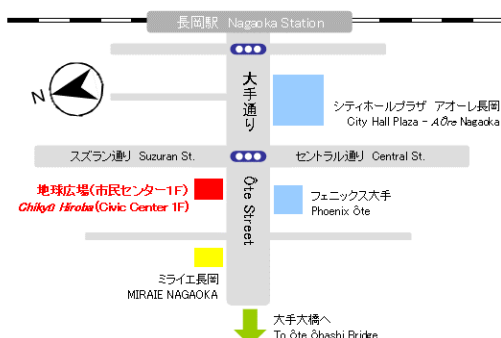

■ Basic Level I Class 1	Weekday Classes (twice a week)	Tuesdays and Fridays 9:30 a.m. – 10:30 a.m. (60 minutes)
	Sunday Classes (once a week)	9:30 a.m. – 11:30 a.m. (120 minutes)
	<u>Minna no Nihongo</u> Basic Level Vol. I Lesson 1 – Lesson 12	
■ Basic Level I Class 2	Weekday Classes (twice a week)	Tuesdays and Fridays 11:00 a.m. – 12:00 p.m. (60 minutes)
	Sunday Classes (once a week)	12:30 p.m. – 2:30 p.m. (120 minutes)
	<u>Minna no Nihongo</u> Basic Level Vol. I Lesson 13 – Lesson 25	
■ Basic Level II Class 1	Sunday classes (once a week)	3:00 p.m. – 5:00 p.m. (120 minutes)
<u>Minna no Nihongo</u> Basic Level Vol. II Lesson 26 – Lesson 37		
■ Basic Level II Class 2	Weekday Classes (twice a week)	Tuesdays and Fridays 1:00 p.m. – 2:00 p.m. (60 minutes)
	Sunday classes (once a week)	10:30 a.m. – 12:30 p.m. (120 minutes)
	<u>Minna no Nihongo</u> Basic Level Vol. II Lesson 38 – Lesson 50	

Registration and Information

Nagaoka City International Affairs Center,
Chikyû Hiroba

〒940-0062 2-2-6 Nagaoka Civic Center 1st floor
Ote Street, Nagaoka City
Phone: 0258-39-2714 Fax: 0258-39-2280
E-mail: kouryu-c@city.nagaoka.lg.jp